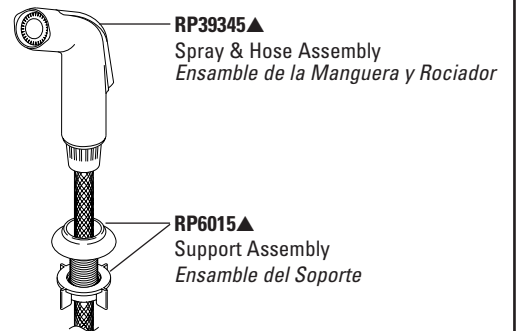

## Llaves de Dos Manijas para Fregaderos

Waterfall® Series Models/Modelos 2174, 2176, 2474 & 2476 Series

**SERIES / SERIES 2474 & 2476 – Quick-Snap®**

For non Quick-Snap® faucet models manufactured BEFORE September 2002, see page 34 for Vegetable Sprayers.