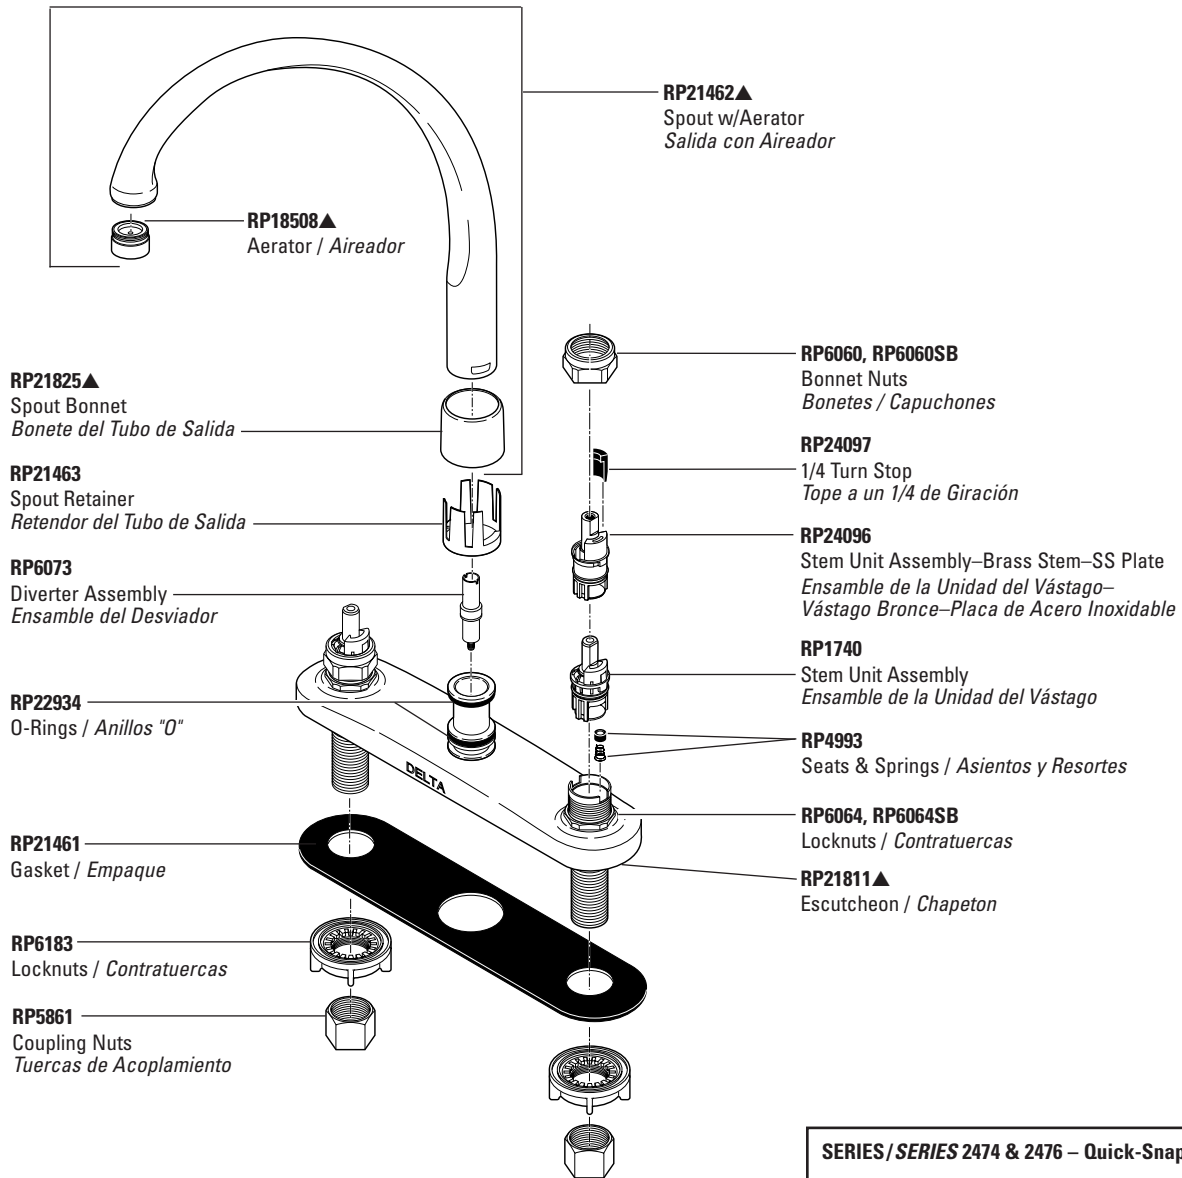

# Two Handle Kitchen Faucets

## Llaves de Dos Manijas para Fregaderos

Waterfall® Series Models/Modelos 2174, 2176, 2474 & 2476 Series

**SERIES / SERIES 2474 & 2476 – Quick-Snap®**

For non Quick-Snap® faucet models manufactured BEFORE September 2002, see page 34 for Vegetable Sprayers.